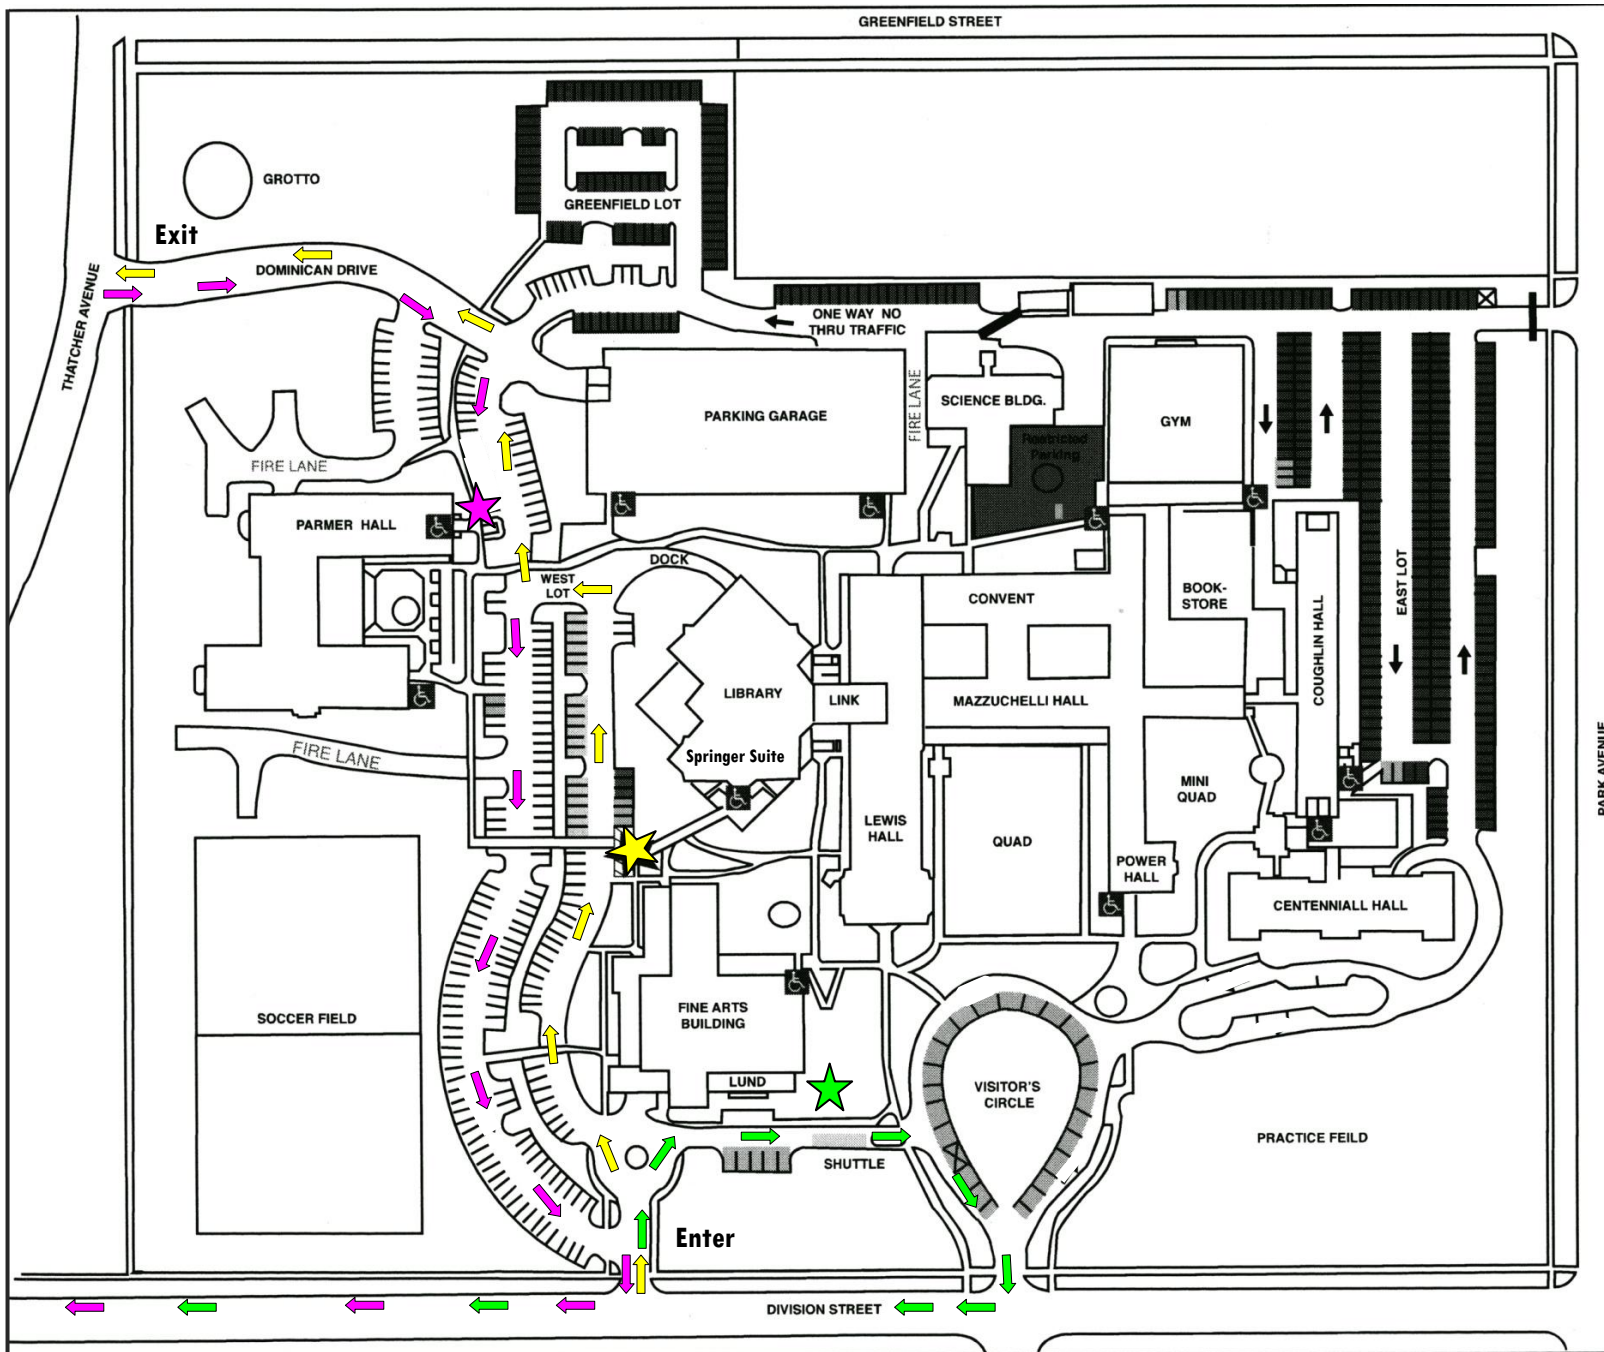

**BUSES ARE NOT PERMITTED TO PARK ON CAMPUS OR SURROUNDING STREETS.**

**Dominican University**  
 Main Campus  
 7900 West Division St.  
 River Forest, IL 60305  
 708.524.6800

**Drop Off Locations**

- ★ Spring Suite – Library
- ★ Lewis Hall – Fine Arts Building
- ★ Atrium – Parmer Hall

**Parking Locations**

**Thatcher Woods Forest Preserve**  
 Exit campus to Thatcher Ave  
 Turn Left at Thatcher to Chicago Ave, .5mils  
 Turn Right on Chicago Ave to parking lot, .2mils

**Restaurants/Shopping Center**

Exit campus to Thatcher Ave  
 Turn Right on Thatcher Ave, .5mils  
 Turn Left at North Ave, .6mils