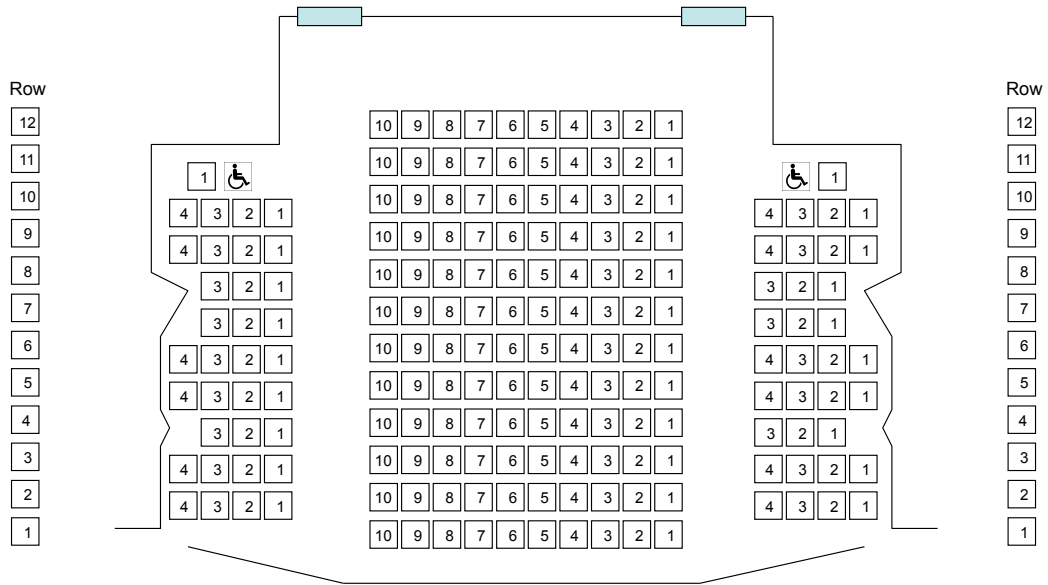

# Martin Recital Hall Seating Chart

Stage

House Right  
(34 Seats and  
one wheelchair location)

Center  
(120 Seats)

House Left  
(34 Seats and  
one wheelchair location)

188 seats in house\*  
Plus two wheelchair locations

\*NOTE: Seats and rows are not numbered.