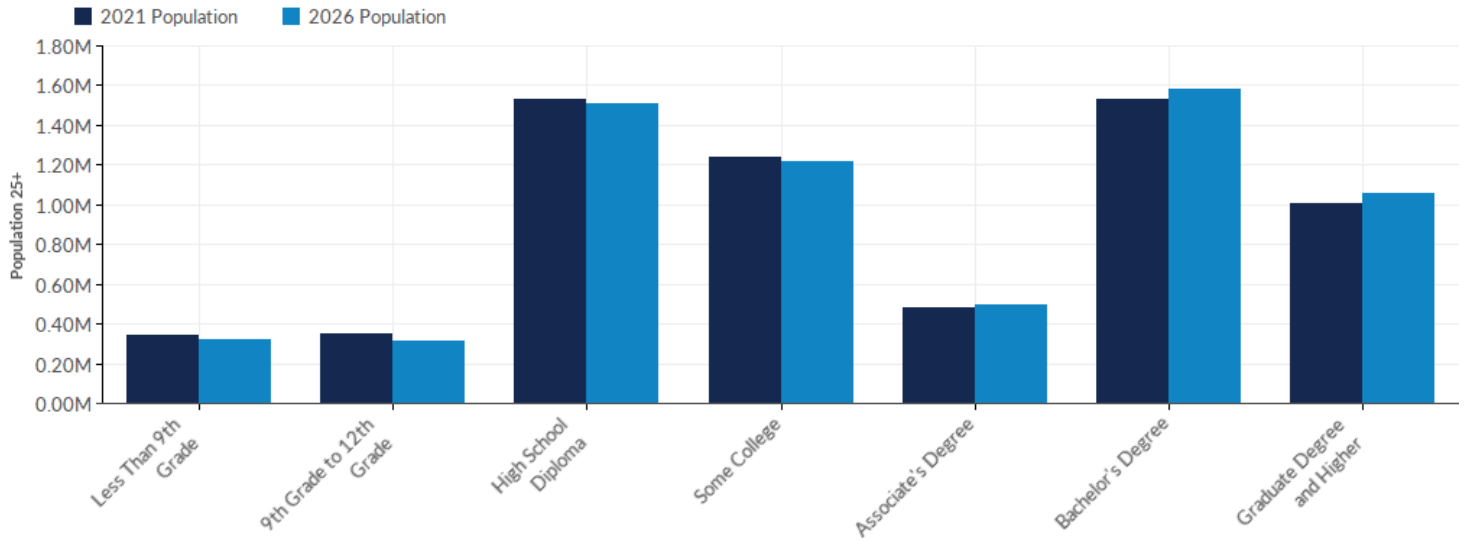

# Parameters

Regions:

Code	Description
16980	Chicago-Naperville-Elgin, IL-IN-WI

Timeframe: 2021 - 2026

Educational attainment data is based on Emsi's demographic data and the American Community Survey. Educational attainment data covers only the population aged 25 years or more and indicates the highest level achieved.

## Educational Attainment by Level

Education Level	2021 Population	2026 Population	2021 % of Population	2021 State % Population	2021 National % Population
Less Than 9th Grade	345,177	321,210	5%	4%	5%
9th Grade to 12th Grade	351,148	315,432	5%	6%	7%
High School Diploma	1,533,538	1,506,051	24%	28%	27%
Some College	1,242,167	1,214,762	19%	20%	20%
Associate's Degree	480,592	496,115	7%	9%	9%
Bachelor's Degree	1,526,988	1,583,969	24%	20%	20%
Graduate Degree and Higher	1,005,085	1,060,241	15%	12%	13%
	6,484,695	6,497,780	100%	100%	100%