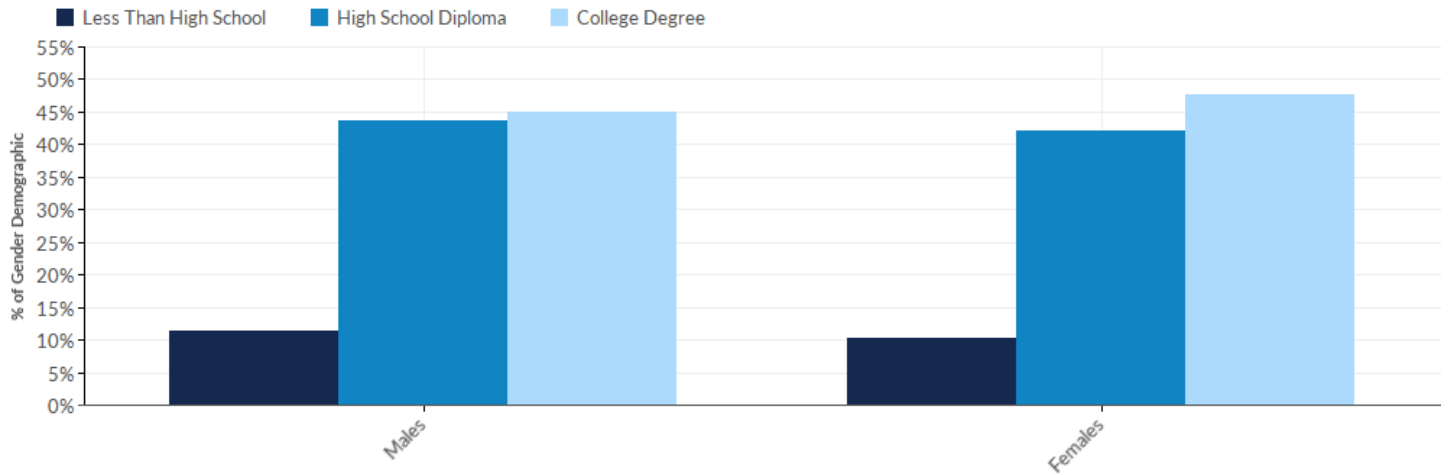

Educational Attainment by Gender

Gender	2021 Population	2026 Population	2021 Less Than High School	2021 High School Diploma	2021 College Degree
Males	3,122,838	3,134,373	353,914	1,361,564	1,407,359
Females	3,361,857	3,363,406	342,411	1,414,141	1,605,305
	6,484,695	6,497,780	696,325	2,775,705	3,012,665