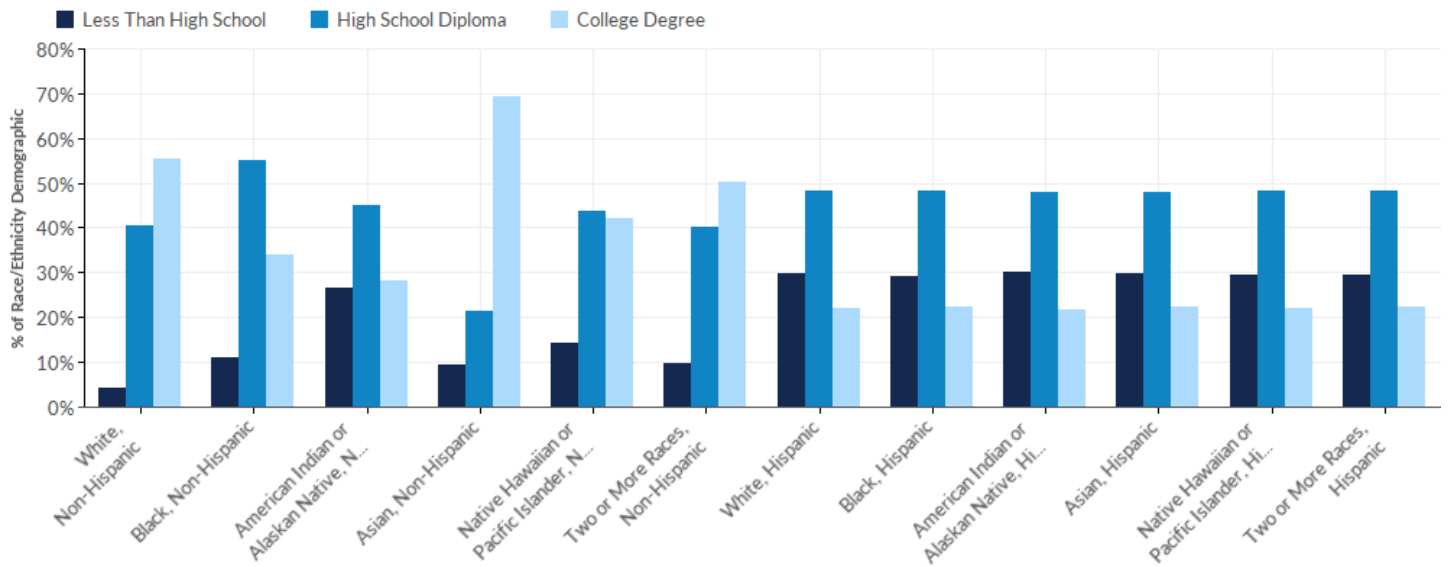

Educational Attainment by Race/Ethnicity

Race/Ethnicity	2021 Population	2026 Population	2021 Less Than High School	2021 High School Diploma	2021 College Degree
White, Non-Hispanic	3,631,396	3,508,496	155,563	1,467,868	2,007,965
Black, Non-Hispanic	1,032,127	1,016,480	114,405	568,141	349,582
American Indian or Alaskan Native, Non-Hispanic	8,565	8,718	2,286	3,864	2,414
Asian, Non-Hispanic	491,034	538,737	45,382	104,683	340,969
Native Hawaiian or Pacific Islander, Non-Hispanic	1,700	1,945	240	743	717
Two or More Races, Non-Hispanic	66,458	78,841	6,368	26,669	33,421
White, Hispanic	1,151,892	1,230,402	342,037	554,788	255,067
Black, Hispanic	36,161	40,437	10,540	17,507	8,114
American Indian or Alaskan Native, Hispanic	33,326	36,841	10,047	16,023	7,256
Asian, Hispanic	8,700	9,829	2,582	4,172	1,947
Native Hawaiian or Pacific Islander, Hispanic	2,791	3,137	824	1,348	619
Two or More Races, Hispanic	20,545	23,917	6,051	9,900	4,594
	6,484,695	6,497,780	696,325	2,775,705	3,012,665